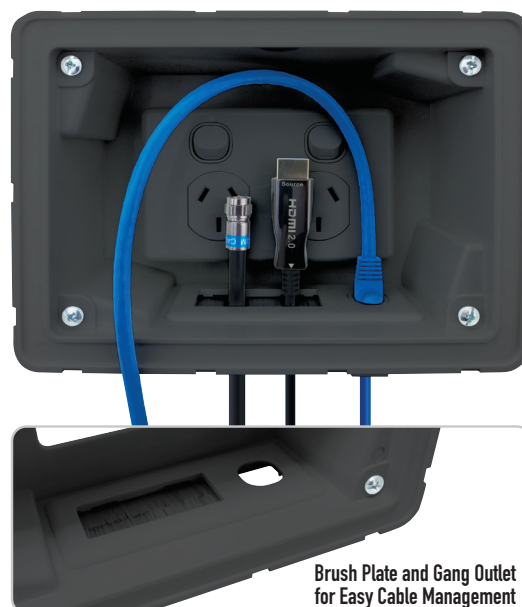

Recessed Wall Point with Built in cable managementsystem (Black) O4MM-RP03

The O4MM-RP03 is a recessed wall point with easy brush plate, single gang outlet for cable management and fit off. Perfect for housing outlet plates such as power, TV, AV, data points and all general purpose outlets. Matchmaster's recessed wall point is ideal for use behind kitchen appliances, TV/AV cabinets, flat screen TV's, bedroom furniture and any appliance placed flush against the wall. Australian Design Registration Numbers: 201815617, 201815619, 201815620 and 201815621

Features and Benefits

- » Suitable for residential and commercial buildings with paintable faceplate
- » Compatible with all major wallout let brands
- » Designed for 70mm and 90mm wall cavities
- » Quick and easy installation template included
- » Simple twist clamp design for easy installation
- » High quality heat resistant plastic